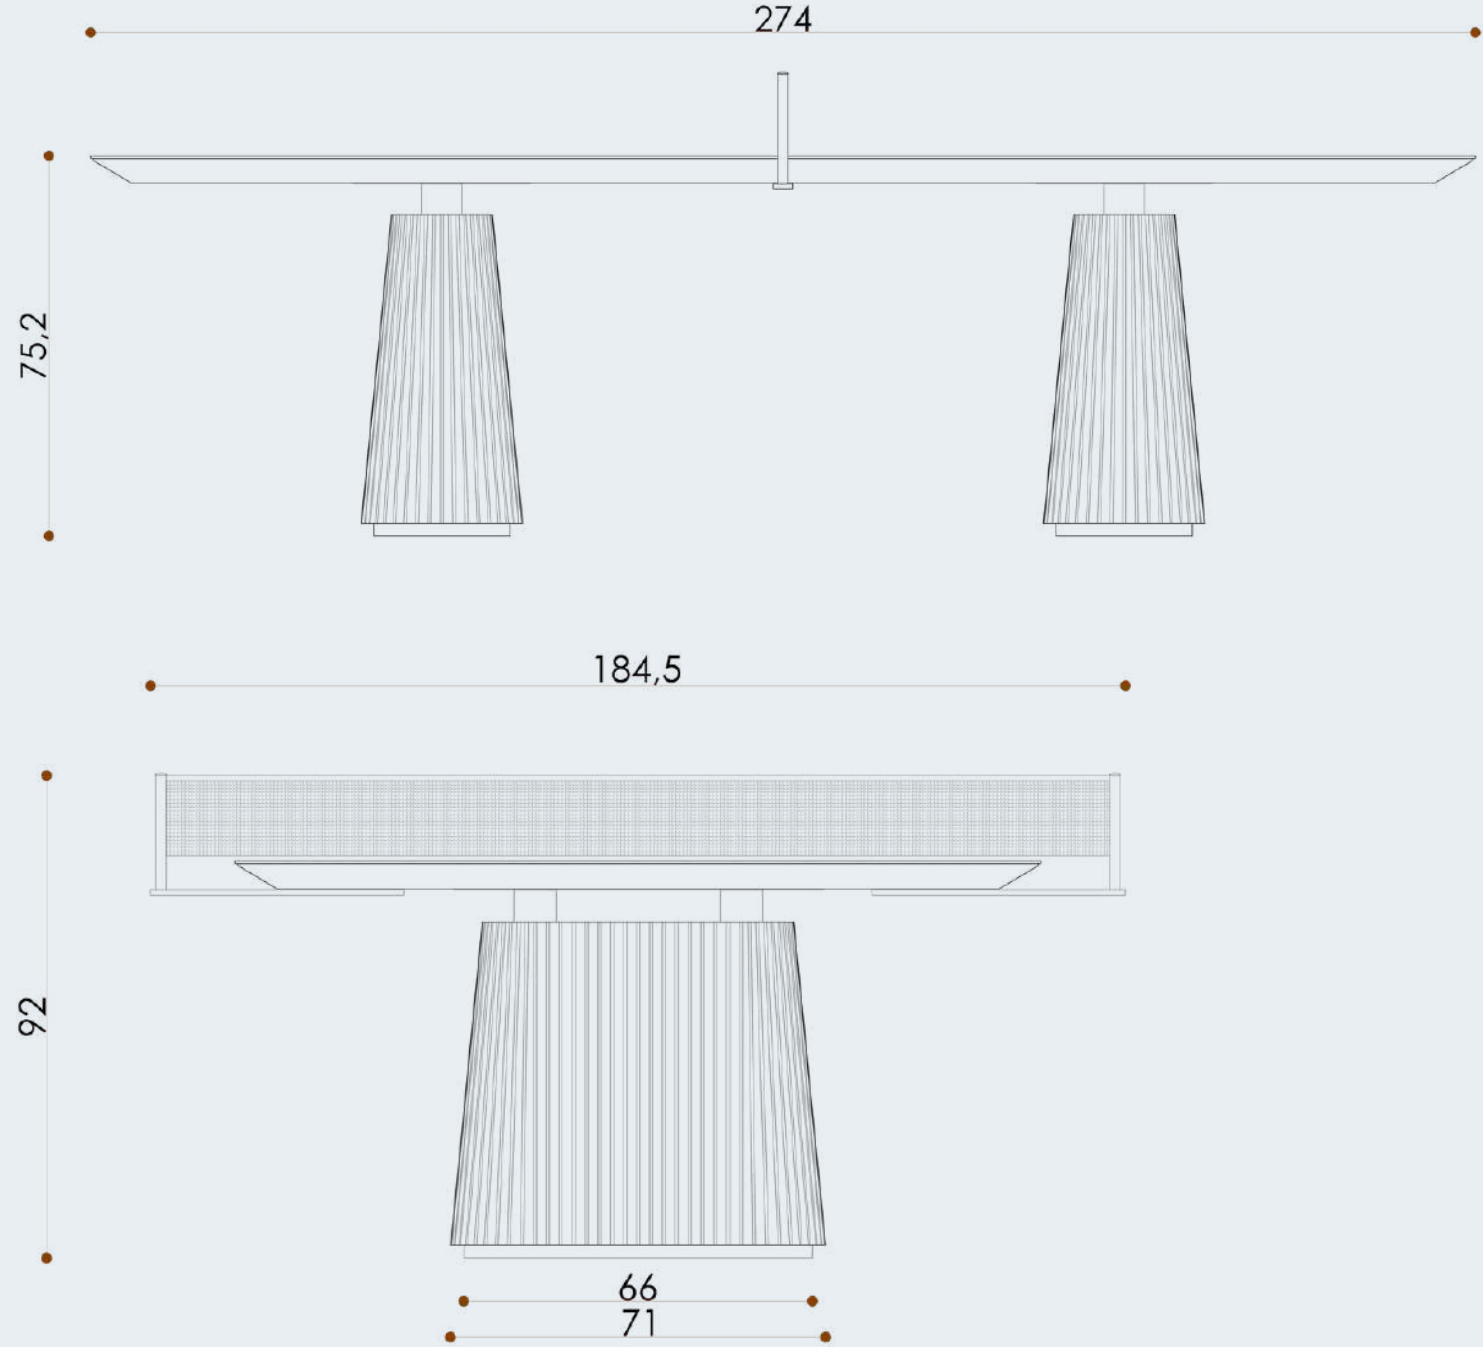

ECLISSE

Coffee Table

The Eclisse coffee table explores the shape of the circle in all its forms. Its harmony comes from the softness of its lines and from a skilful combination of materials.

ECLISSE

Light Edition