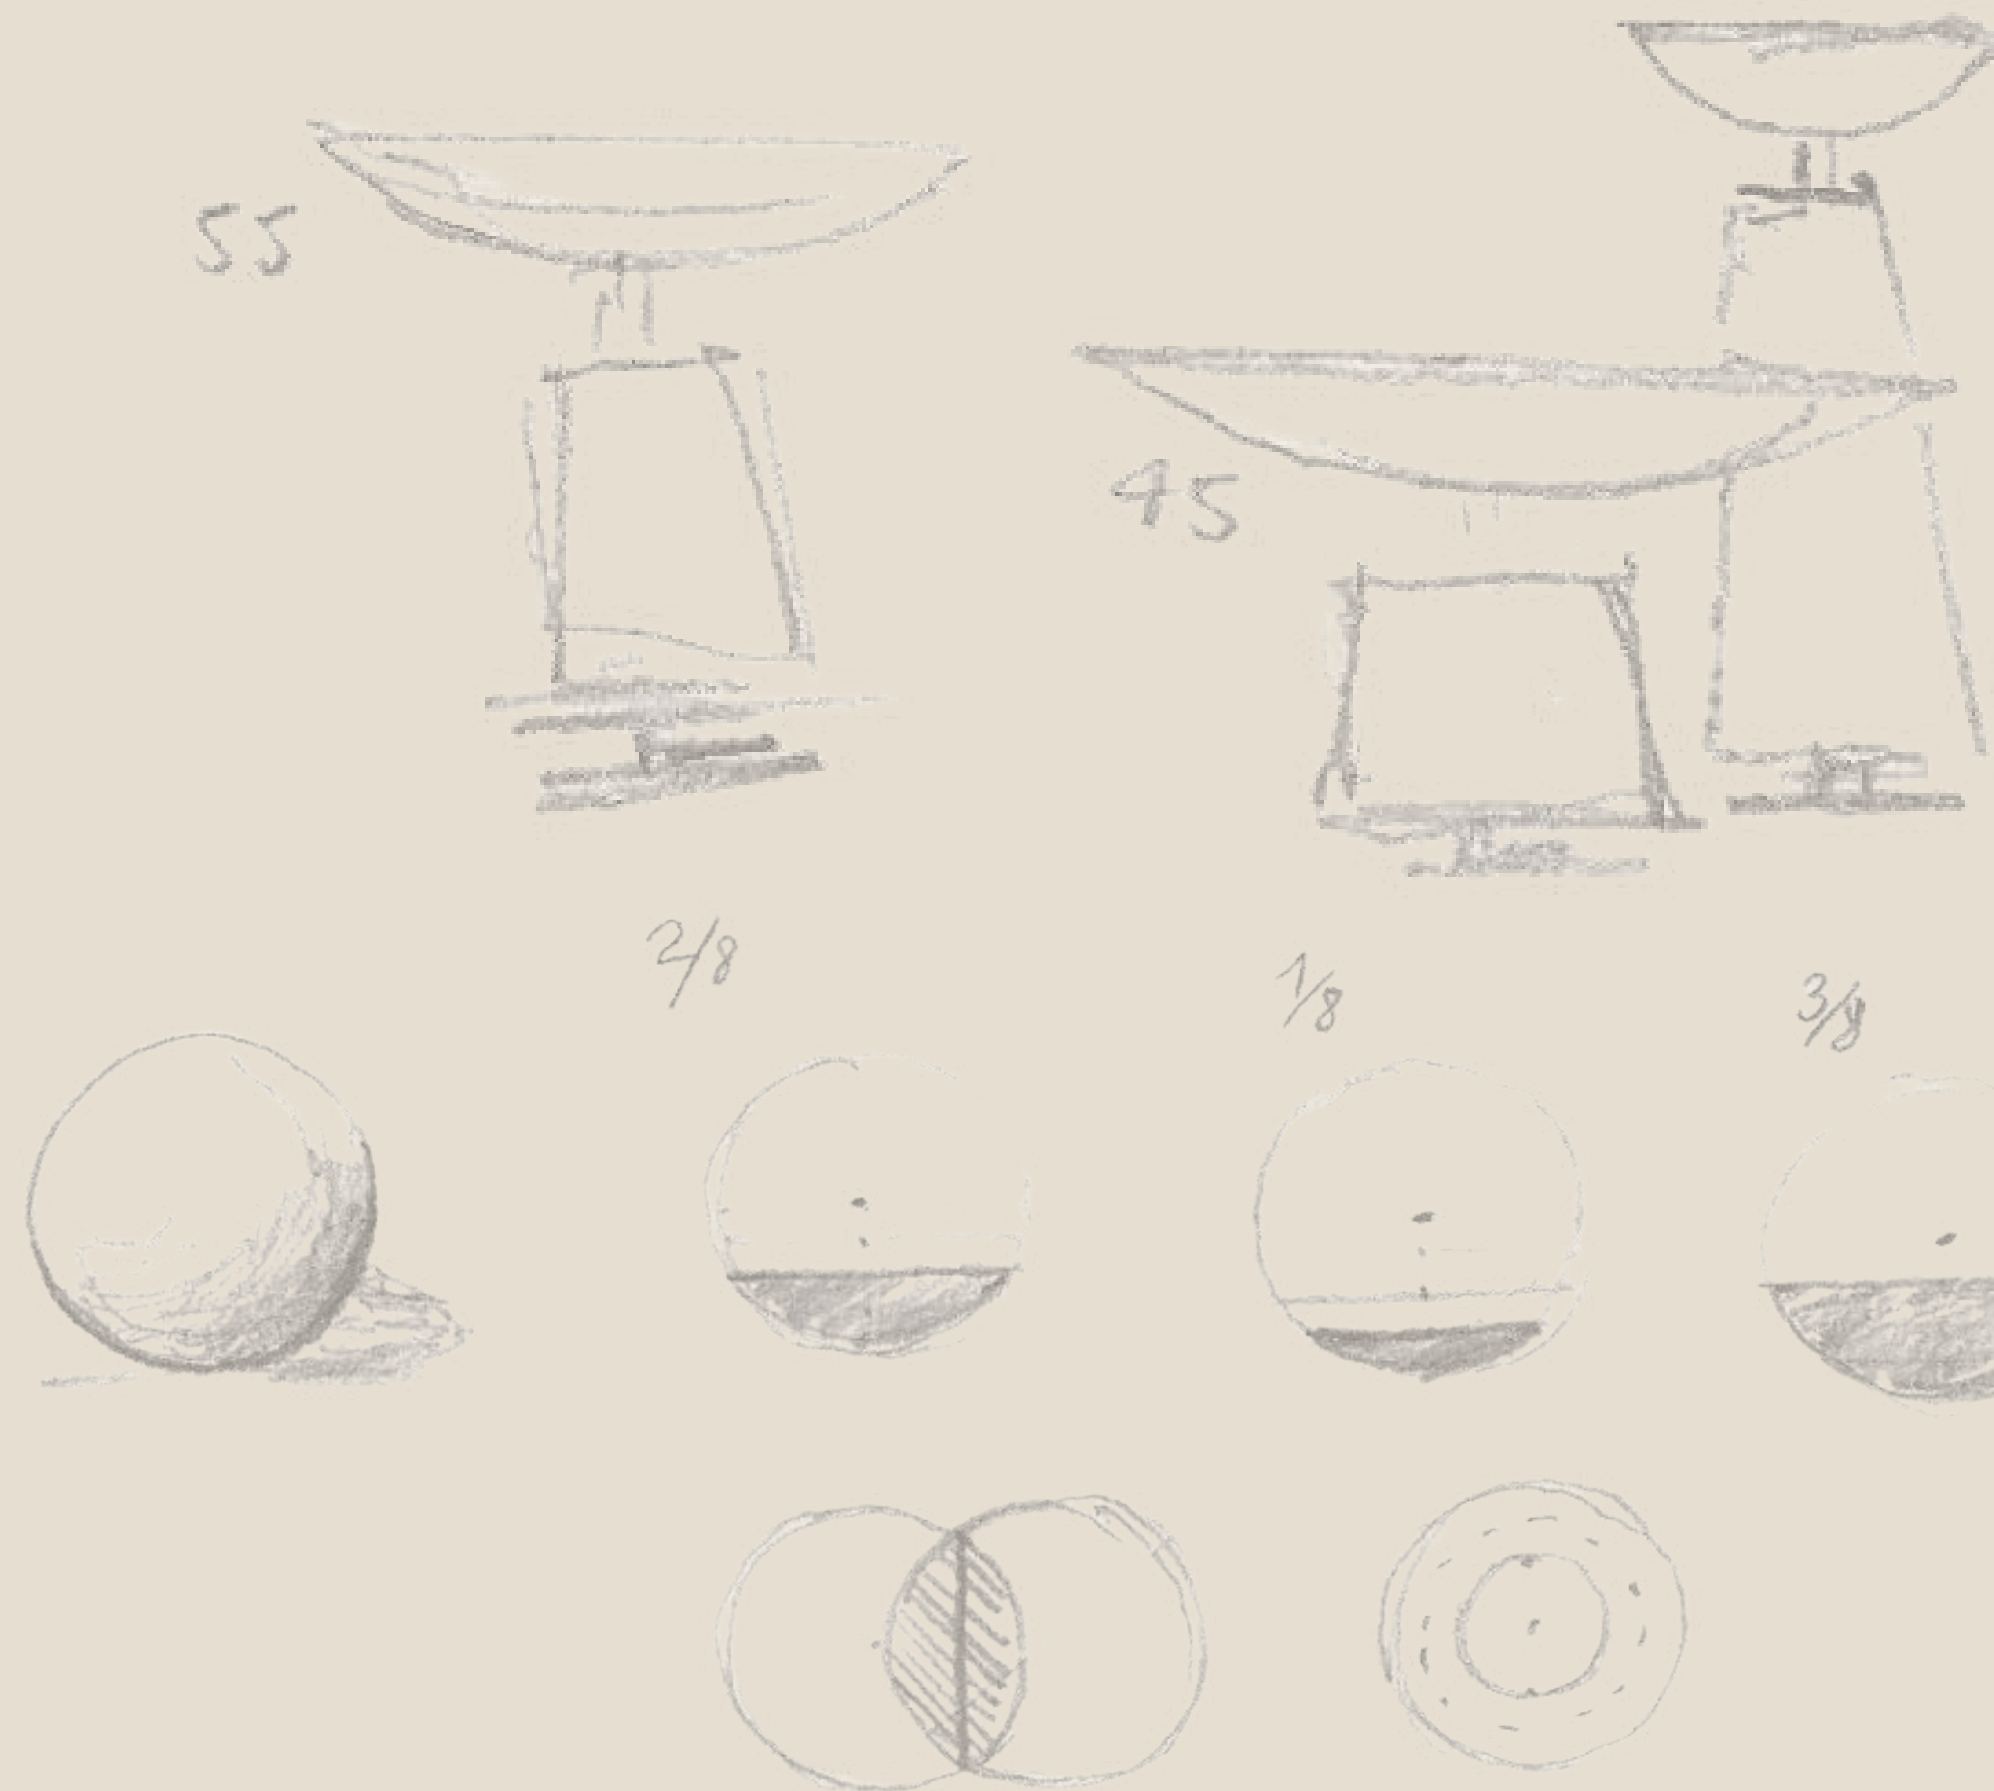

ECLISSE

Coffee Table

The Eclisse coffee table explores the shape of the circle in all its forms. Its harmony comes from the softness of its lines and from a skilful combination of materials.

ECLISSE

Light Edition

ECLISSE

Dark Edition

A perfect shape,
that of the circle,
explored in its
various forms.

ECLISSE

Indoor Edition

Technicals

Eclisse Coffee Tables

Designed by Studio Boccaccio432