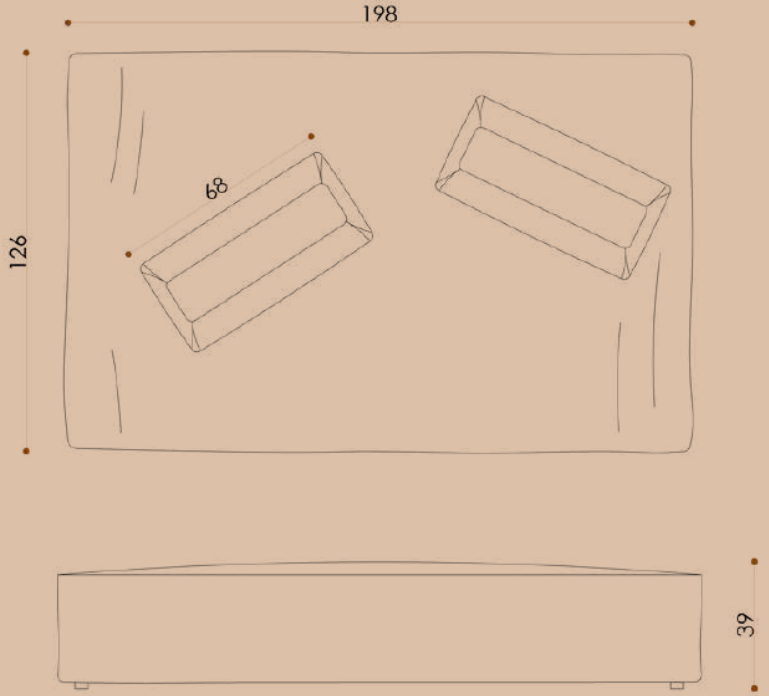

CHAISE LONGUE