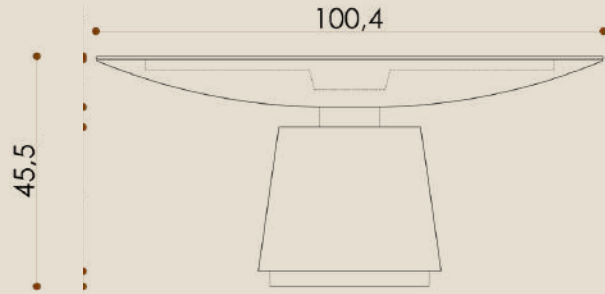

ECLISSE

Dark Edition

A perfect shape,
that of the circle,
explored in its
various forms.

ECLISSE

Indoor Edition

Technicals

Eclisse Coffee Tables

Designed by Studio Boccaccio432