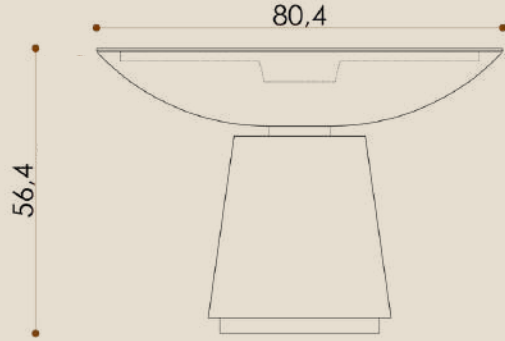

ECLISSE

Dark Edition

A perfect shape,
that of the circle,
explored in its
various forms.

ECLISSE

Indoor Edition

Technicals

Eclisse Coffee Tables

Designed by Studio Boccaccio432