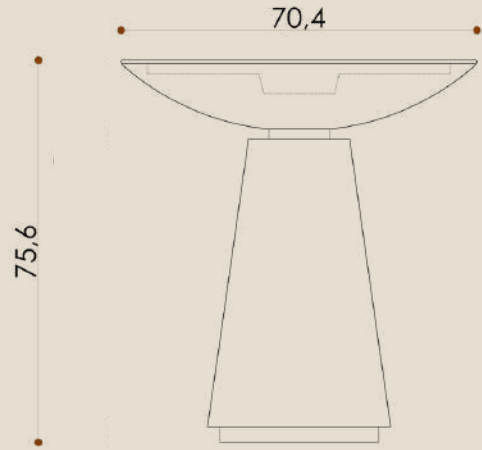

ECLISSE

Dark Edition

A perfect shape,
that of the circle,
explored in its
various forms.

ECLISSE

Indoor Edition

Technicals

Eclisse Coffee Tables

Designed by Studio Boccaccio432