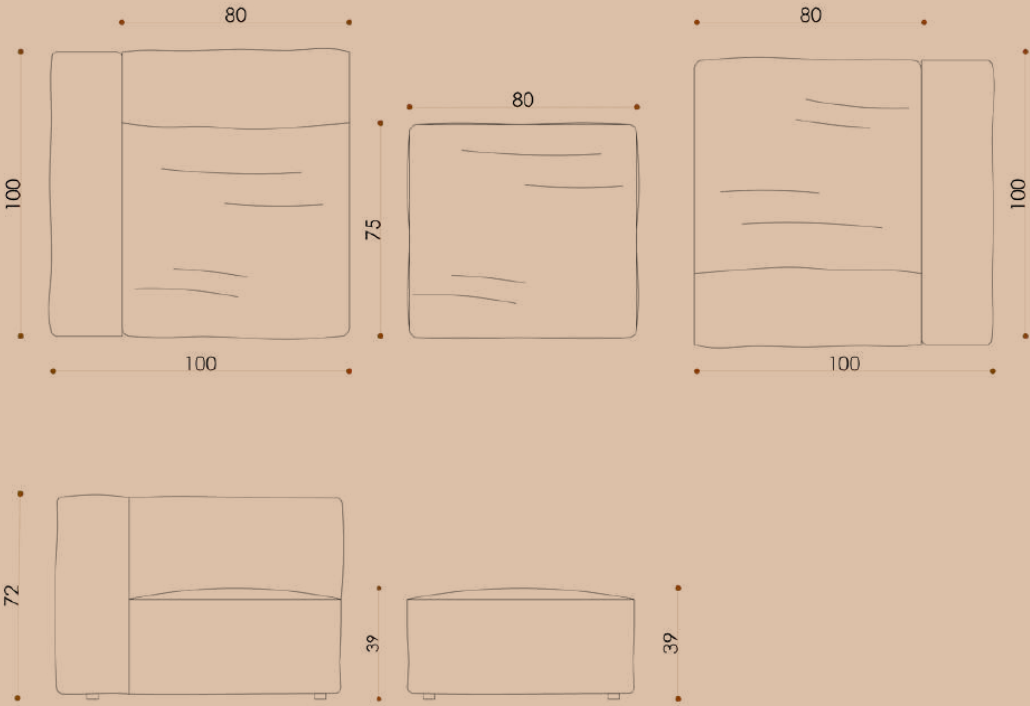

CORNER

CHAISE LONGUE

2-SEATER SOFA