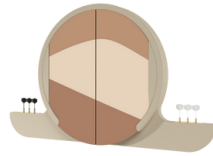

ARGO Dartboard **NEW**