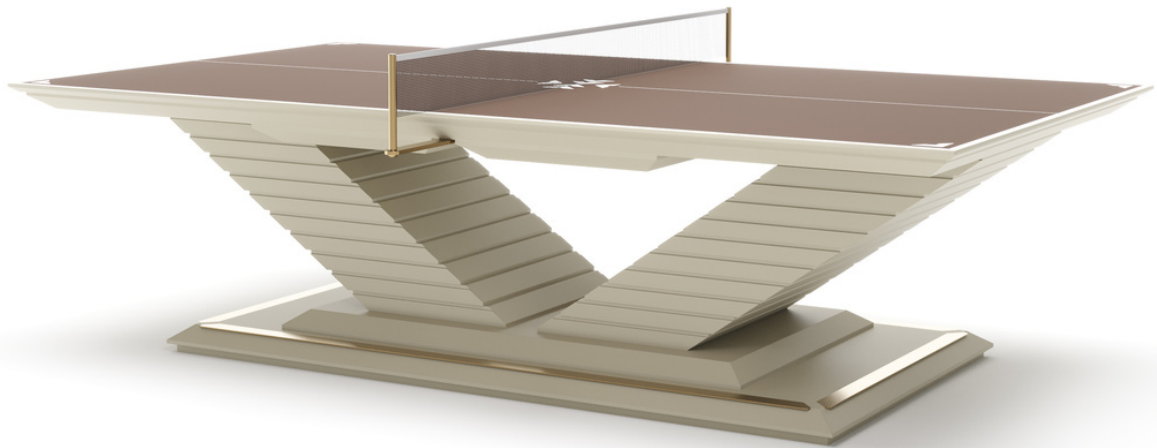

The high quality of the materials is accompanied by a deep study of the details. The structure of Blade Table Tennis Table is entirely covered in leather with the exception of the playing top, in wood essence.

CLEAN lines
essential DESIGN

ARENA Table Tennis Table

Vismara Table Tennis Table Arena is an innovative product with great versatility.

In its more traditional version, it acts as an elegant meeting/dining table, but when the game net is placed, it turns into a modern Table Tennis Table . Arena is complete of all the necessary accessories. It is a product with a strong aesthetic personality, characterized by an eccentric look and an obsessive attention to detail.

Table Tennis Table Arena base is a contemporary bold element, that makes the table a unique piece.

ARENA

Table Tennis Table

SIZES cm

W: 274

D: 153/182

H: 75/90

ACCESSORIES

Rackets & balls

BLOW

Air Hockey Table

Blow, is the new Air Hockey table by Vismara Design. Its beauty comes from its simplicity: clean lines, essential design and precious materials. Blow Air Hockey Table greatest quality is the perfect balance between form and function.