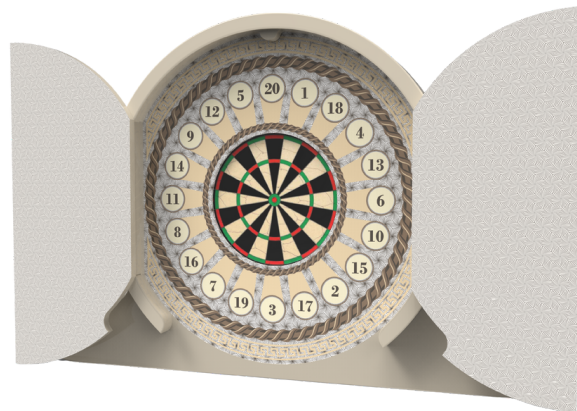

ARGO

Dartboard

SIZES cm

W: 156

D: 10

H: 95

ACCESSORIES

Darts set