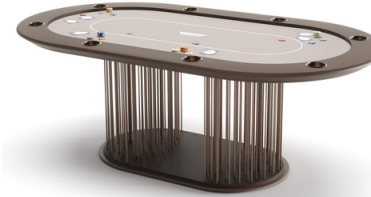

Hidden cup holder

Removable top

VERTIGO Arcade Table

Vismara revisits a game with a vintage flavor dear to the 80s in a modern key. Vertigo's main feature is the unusual arrangement of the screens, placed horizontally on the table top, different from the typical Arcade Cabinet.

is a game to play

CASINO GAME TABLES

You absolutely love thrill and competition, nothing can stop you during a tournament.

Try your luck with Blackjack, Roulette and Poker.

ASSO Poker Table

SHANGHAI Poker Table

VEGAS Poker Table

DESIRE Poker Table

MIRABILIA Poker Table

ROMA Blackjack Table

NAPOLEON Blackjack Table

MONTECARLO Roulette Table

CONVIVIAM Roulette Table

ASSO Poker Table