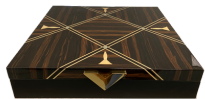

GOEMON

Chess/Backgammon Table

SIZES cm

W: 67

D: 67

H: 111

ACCESSORIES