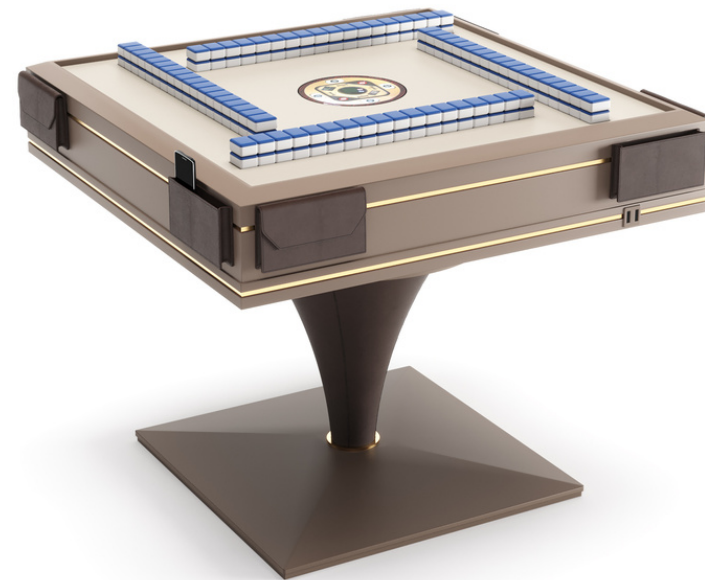

Functionality is enriched by a highly refined aesthetic. Posh is a contemporary Mahjong table with a timeless style. To top it all, each player station is equipped with two leather storage pockets, and a double USB port for recharge devices during Mahjong matches. Posh Mahjong table is completed with 2 sets of game tiles.

POSH

Automatic Mahjong Table

SIZES cm

W: 94,2

D: 94,2

H: 80

ACCESSORIES

Tiles box

Hidden cup holder

Removable top

MAHJONG Mahjong Table

The great tradition linked to this game has pushed Vismara to create a table that maintains the conventional rules but with an innovative touch.

The Mahjong Table mechanism for the tiles sorting, allows to optimize the game experience, making the table a precious and one-f-a-kind product.

Aesthetically, the combination of an original look and a modern style, is associated to the traditional layout of the game surface, making Mahjong Table a real artisan masterpiece.

Mahjong table is also complete with storage compartments and USB ports in all four player positions. The Mahjong table is accompanied by two sets of professional magnetic cards.