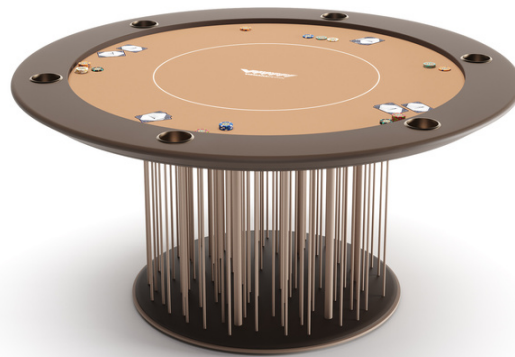

ACCESSORIES

Chips Case

Inlaid Chips Box

Chips rack

SHANGHAI Poker Table

Poker Table Shanghai is a modern design piece. Its main feature is the light base, made of thin lacquered sticks that gives harmony to the table.

The design is modern, light and essential. Shanghai Poker Table is the perfect element for decorating a contemporary interior.

The playing surface is lightly padded and covered with a cloth, customizable in all Pantone colors.

SHANGHAI

Poker Table

ROUND
SIZES cm

W: 160
D: 160
H: 79

OVAL
SIZES cm

W: 219
D: 125
H: 79

ACCESSORIES

Chips Case

Inlaid Chips Box

Chips rack

VEGAS Poker Table

Poker Table Vegas is a product that encapsulates Vismara private entertainment point of view.

Elegance, strong personality and authenticity are the main features of Poker Table Vegas. The base is in wooden rings and stainless steel profiles. The Poker table edges are equipped with chips racks and stainless steel cup holders.