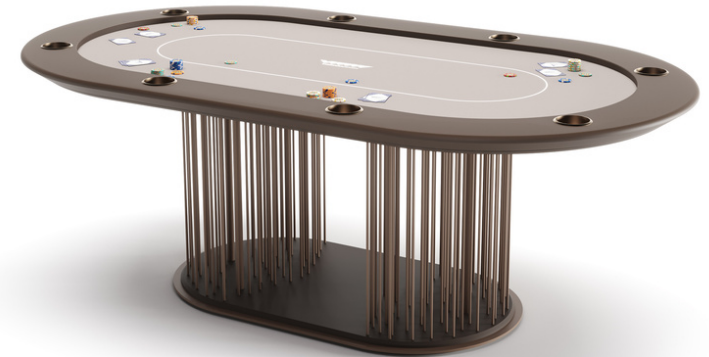

ACCESSORIES

Chips Case

Inlaid Chips Box

Chips rack

SHANGHAI Poker Table

Poker Table Shanghai is a modern design piece. Its main feature is the light base, made of thin lacquered sticks that gives harmony to the table.

The design is modern, light and essential. Shanghai Poker Table is the perfect element for decorating a contemporary interior.

The playing surface is lightly padded and covered with a cloth, customizable in all Pantone colors.

SHANGHAI

Poker Table

ROUND
SIZES cm

W: 160
D: 160
H: 79

OVAL
SIZES cm

W: 219
D: 125
H: 79

ACCESSORIES

Chips Case

Inlaid Chips Box

Chips rack

VEGAS Poker Table

Poker Table Vegas is a product that encapsulates Vismara private entertainment point of view.

Elegance, strong personality and authenticity are the main features of Poker Table Vegas. The base is in wooden rings and stainless steel profiles. The Poker table edges are equipped with chips racks and stainless steel cup holders.