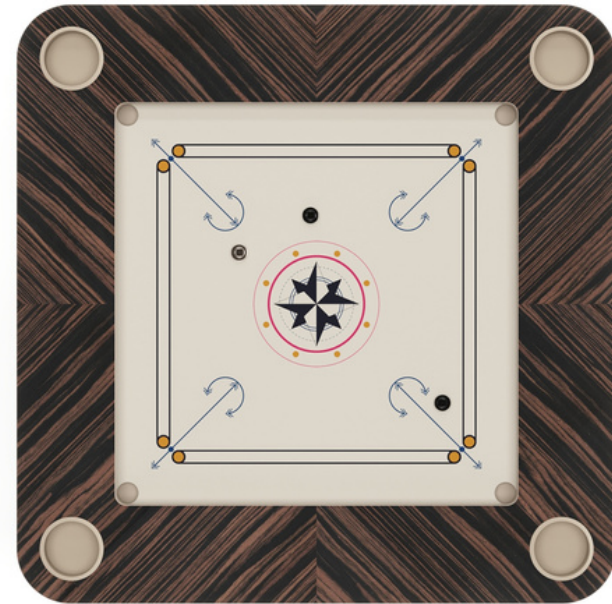

Top rail of Enigma is in veneer wood equipped with 4 built-in cup holders, one for each player.

Enigma is available with fixed Carrom board or fixed Cards board.

From this two version, you can add different double face top to have more games in just one piece.

Chess, Checkers, Mahjong, Backgammon all in one piece.

ENIGMA

Cards, Domino, Mahjong Edition

ENIGMA

Carrom Edition

ENIGMA

Multigame Table

SIZES cm

W: 180,2

D: 108,2

H: 79

ACCESSORIES

Double Face Tops

Different game accessories

GOEMON

Chess/Backgammon Table