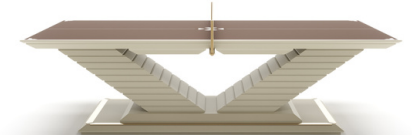

A close-up, high-angle photograph of the interior of a pool table. The image shows the white, polished rails and the bumpers. The bumpers are arranged in a grid pattern, with some being white and others being a polished brass or gold color. The rails are made of a dark, polished material, likely stainless steel. The lighting is soft and even, highlighting the textures and reflections of the materials. The overall composition is clean and minimalist, focusing on the intricate details of the pool table's construction.

ARENA Table Tennis

BLOW Air Hockey Table

ARYA Air Hockey Table

ARGO Dartboard

Argo, Dartboard Cabinet, is a real work of art. It is available in 3 different versions: Circus Edition with surrealistic illustration on the doors, 2020 Edition with veneered doors and Dune Edition, with lacquered dune motif.