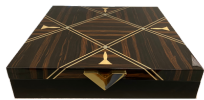

In the inside space of Chess Table, are located chess, checkers and backgammon sets. The chessboard is elegantly inlaid with ebony and mother-of-pearl and covered with tempered glass.

All chess pieces, made of turned and anodized aluminum, are exclusively designed by Vismara.

SCACCOMATTO

Chess Table

SIZES cm

W: 92

D: 92

H: 44,6/84,6

ACCESSORIES

Remote

Chess Box

Backgammon board

POSH Mahjong Table

Posh, is the new Mahjong table by Vismara.

It is an automatic Mahjong table, that is equipped with a hidden mechanism that automatically sorts Mahjong tiles.

The playing surface of the Mahjong table is covered in velvet or leather; in the center there is the control panel; tiles magically come out from openings on each player side once sorted.