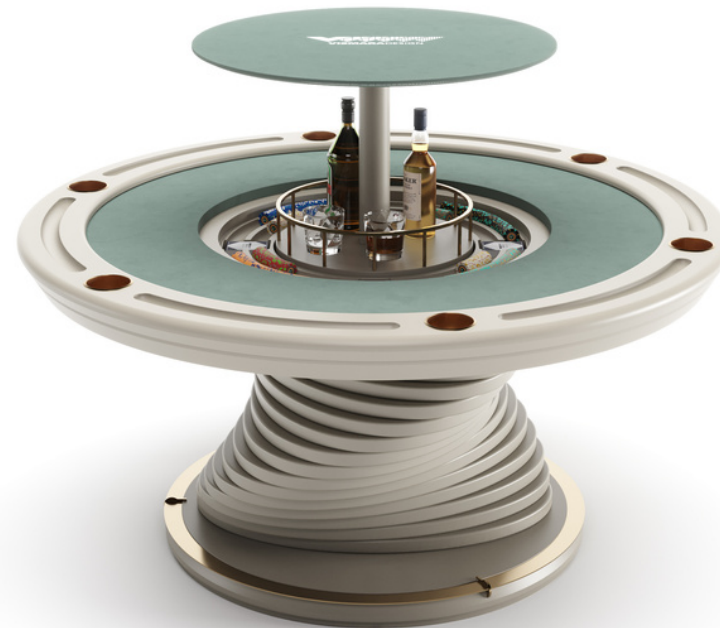

MIRABILIA

Poker Table

SIZES cm

W: 160

D: 160

H: 79/118

ACCESSORIES