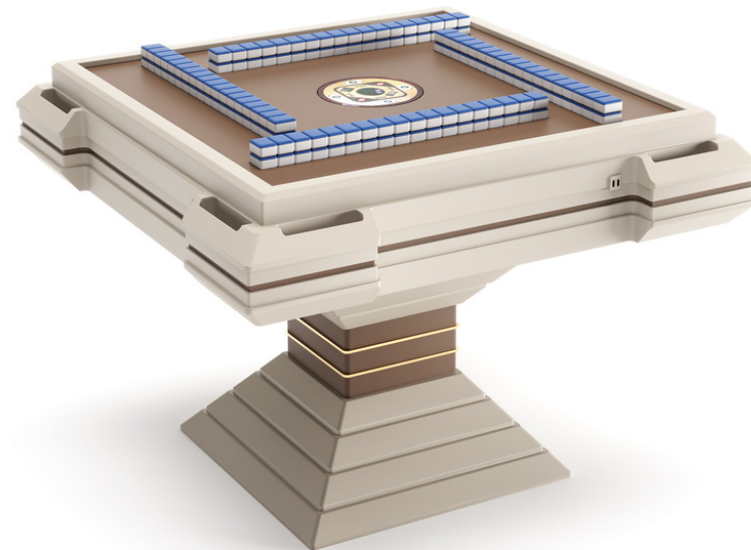

Hidden cup holder

Removable top

MAHJONG Mahjong Table

The great tradition linked to this game has pushed Vismara to create a table that maintains the conventional rules but with an innovative touch.

The Mahjong Table mechanism for the tiles sorting, allows to optimize the game experience, making the table a precious and one-f-a-kind product.

Aesthetically, the combination of an original look and a modern style, is associated to the traditional layout of the game surface, making Mahjong Table a real artisan masterpiece.

Mahjong table is also complete with storage compartments and USB ports in all four player positions. The Mahjong table is accompanied by two sets of professional magnetic cards.

MAHJONG

Automatic Mahjong Table

SIZES cm

W: 105

D: 105

H: 79

ACCESSORIES

Tiles box

Hidden cup holder

Removable top

VERTIGO Arcade Table

Vismara revisits a game with a vintage flavor dear to the 80s in a modern key. Vertigo's main feature is the unusual arrangement of the screens, placed horizontally on the table top, different from the typical Arcade Cabinet.