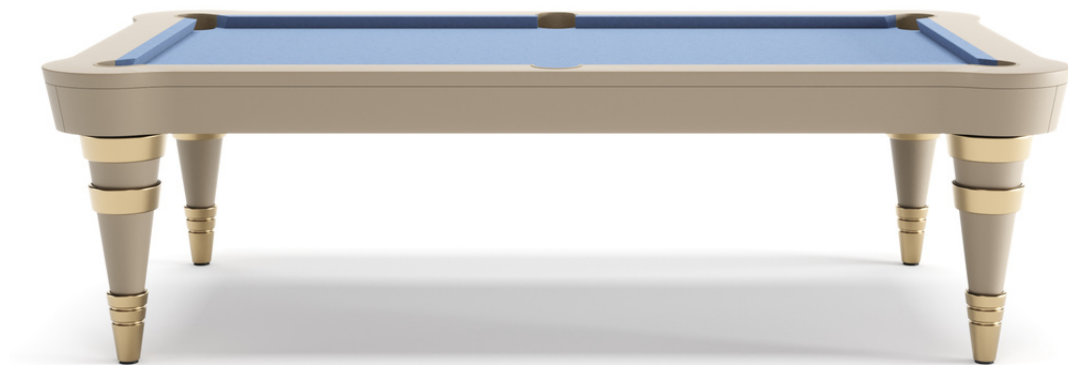

REGIS

Pool Table

SIZES cm - 7ft

W: 253,7

D: 148,7

H: 79

SIZES cm - 8ft

W: 268

D: 156

H: 79

SIZES cm - 9ft

W: 297,7

D: 170,7

H: 79