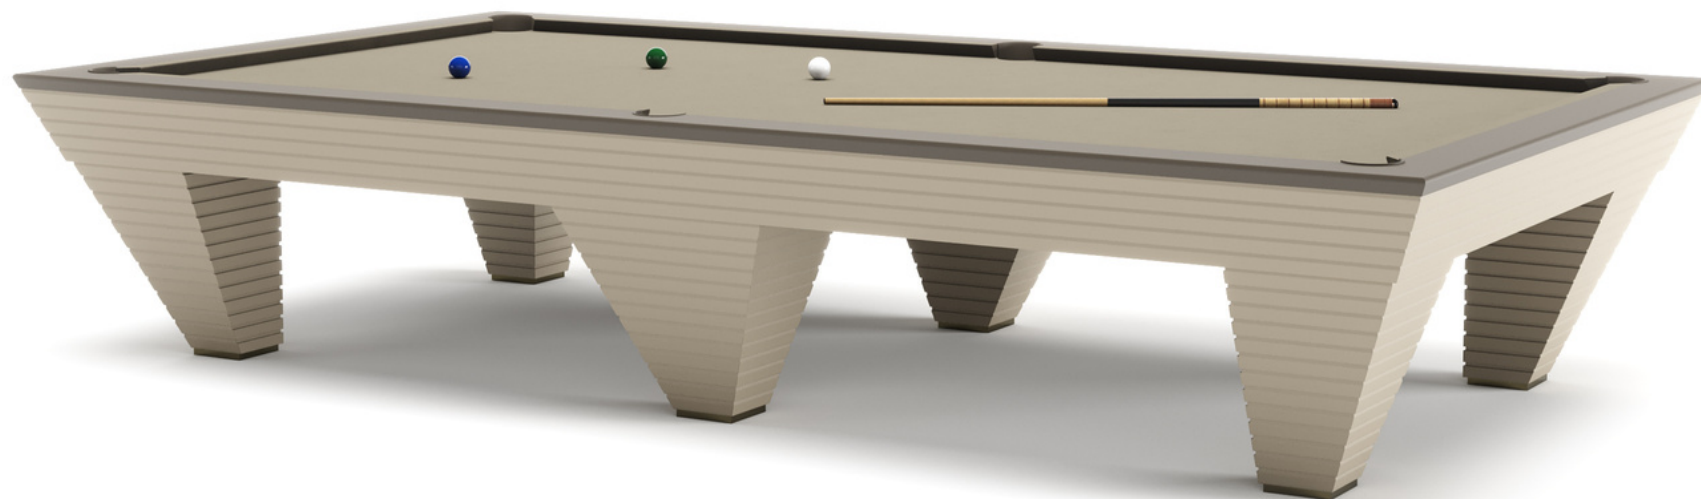

NewDe

10/12 ft