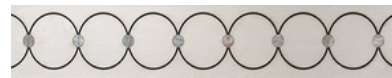

# DESIRE Pool Table

The Desire Pool Table is made following the Italian manufacturing tradition and using the highest quality materials.

The main feature of Desire pool table is the decoration on the sides. These are precious inserts that embellish the pool table.

# PRECIOUS

Decorative Inserts

ALUMINIUM FIBER

LACQUERED MILLERIGHE

SAVER MARBLE

EBONY MAKASSAR

INLAID ERABLE

EMBROIDERED NABUK