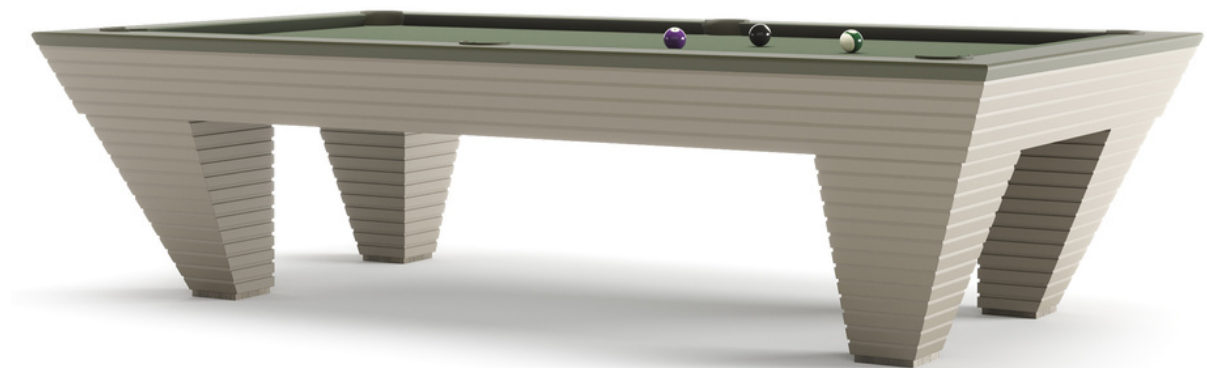

## SIZES cm - 10ft

W: 320

D: 178

H: 78

# DESIRE Pool Table

The Desire Pool Table is made following the Italian manufacturing tradition and using the highest quality materials.

The main feature of Desire pool table is the decoration on the sides. These are precious inserts that embellish the pool table.