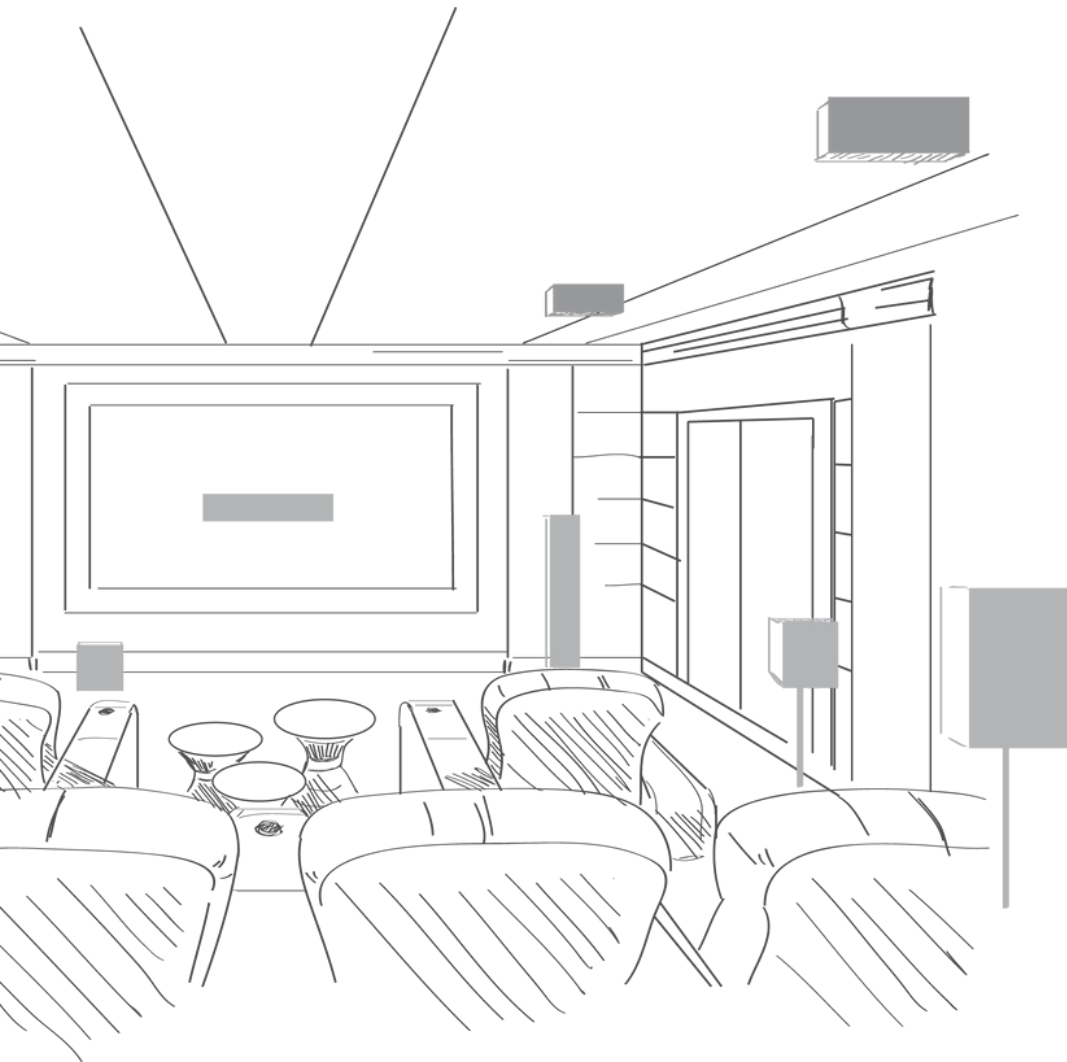

AV SYSTEM

Every Vismara Home theater is equipped with pioneering audio/visual and automation equipment to transport you to the limits of your imagination.

The systems are studied according to the room size, budget, and performance you are strive to achive.

You can feel the sound with the best Dolby Atmos Sound speakers (integrated in panels or on-sight).