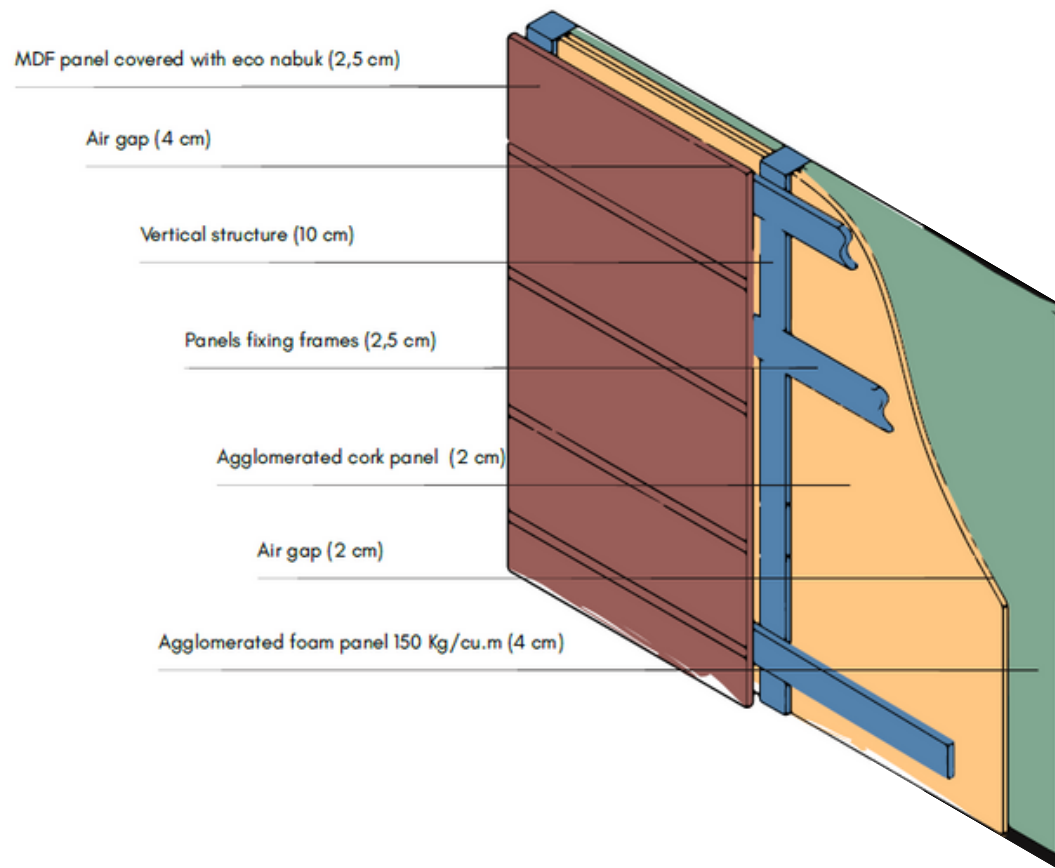

SOUND Insulation