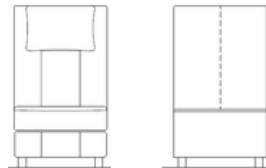

RECLINING SEAT

TS.62

W: 62 cm
D: 102/168 cm
H: 108