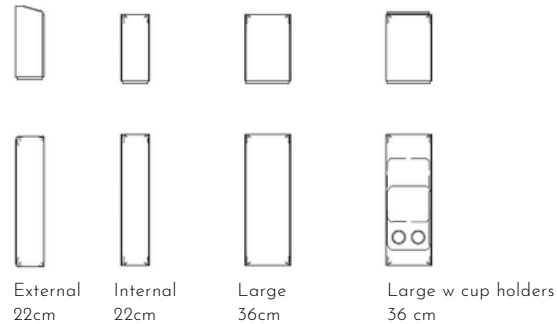

SEATING

Configuration & Sizes

KUBRIK RECLINING

Modular Sofa

W: at choice
D: 102/160 cm
H: 80/102 cm

ARMREST

SEATING

80 cm

69 cm

CHAISE LONGUE

105 cm

CORNER

110 cm

POUFF

102 cm

ALULA