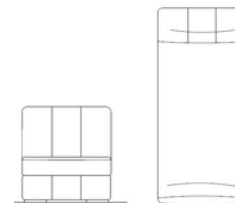

SEATING

Configuration & Sizes

Reclining Single Seat

Daybed

Reclining Loveseat

Straight Row

Curved Row

STRAIGHT ARMREST

TA.27

W: 27 cm
D: 103 cm
H: 61,5

CURVED ARMREST

TA.44

W: 27 cm
D: 103 cm
H: 61,5

RECLINING SEAT

TS.62

W: 62 cm
D: 102/168 cm
H: 108

DAYBED SEAT

TDB.80

W: 80 cm
D: 182 cm
H: 86

LIFT BAR ARM

TA.55

W: 55 cm
D: 103 cm
H: 60/100 cm

ONASSIS

Modular Sofa